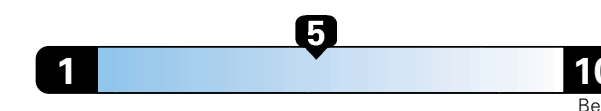

2019 MODEL YEAR

Jeep CHEROKEE LATITUDE PLUS FWD

For more information visit: www.jeep.com
or call 1-877-IAM-JEEP

FCA US LLC

THIS VEHICLE IS MANUFACTURED TO MEET SPECIFIC UNITED STATES REQUIREMENTS. THIS VEHICLE IS NOT MANUFACTURED FOR SALE OR REGISTRATION OUTSIDE OF THE UNITED STATES.

MANUFACTURER'S SUGGESTED RETAIL PRICE OF THIS MODEL INCLUDING DEALER PREPARATION

Base Price: $27,145

JEOP CHEROKEE LATITUDE PLUS FWD
Exterior Color: Diamond Black Crystal Pearl-Coat Exterior Paint
Interior Color: Black Interior Color
Interior: Cloth / Premium Vinyl Bucket Seats
Engine: 2.4L I4 MultiAir® Engine
Transmission: 9-Speed Automatic Transmission
STANDARD EQUIPMENT (UNLESS REPLACED BY OPTIONAL EQUIPMENT)
FUNCTIONAL/SAFETY FEATURES

Advanced Multistage Front Airbags
Supplemental Side-Curtain Front and Rear Airbags
Supplemental Front Seat-Mounted Side Airbags
LATCH Ready Child Seat Anchor System
ParkView® Rear Back-Up Camera
Keyless Go™ / Passive Entry
Keyless Entry with Panic Alarm
All Speed Traction Control
Electronic Stability Control
Electronic Roll Mitigation
4-Wheel Disc Anti-Lock Brakes
Speed Control
Tire-Fill Alert
Tire Pressure Monitoring Display
Capless Fuel-Fill
Deep Tint Sunscreen Glass

INTERIOR FEATURES