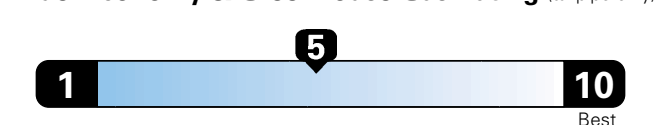

2019 MODEL YEAR

Jeep CHEROKEE LATITUDE FWD

For more information visit: www.jeep.com
or call 1-877-IAM-JEEP

FCA US LLC

THIS VEHICLE IS MANUFACTURED TO MEET SPECIFIC UNITED STATES REQUIREMENTS. THIS VEHICLE IS NOT MANUFACTURED FOR SALE OR REGISTRATION OUTSIDE OF THE UNITED STATES.

MANUFACTURER'S SUGGESTED RETAIL PRICE OF THIS MODEL INCLUDING DEALER PREPARATION

Base Price: $24,545

JEOP CHEROKEE LATITUDE FWD

Exterior Color: Velvet Red Pearl-Coat Exterior Paint

Interior Color: Black Interior Color

Interior: Cloth Bucket Seats

Engine: 2.4L I4 MultiAir® Engine

Transmission: 9-Speed Automatic Transmission

STANDARD EQUIPMENT (UNLESS REPLACED BY OPTIONAL EQUIPMENT)

FUNCTIONAL/SAFETY FEATURES

- Advanced Multistage Front Airbags
- Supplemental Side-Curtain Front and Rear Airbags
- Supplemental Front Seat-Mounted Side Airbags
- LATCH Ready Child Seat Anchor System
- ParkView® Rear Back-Up Camera
- Keyless Entry with Panic Alarm
- All Speed Traction Control
- Electronic Stability Control
- Electronic Roll Mitigation
- 4-Wheel Disc Anti-Lock Brakes
- Speed Control
- Tire-Fill Alert
- Tire Pressure Monitoring Display
- Capless Fuel-Fill

INTERIOR FEATURES

- Uconnect® 4 with 7-Inch Display
- Apple CarPlay®
- Google Android Auto™
- Cluster 3.5-Inch TFT Black and White Display
- Integrated Voice Command with Bluetooth®
- Media Center Electronics Storage
- 6-Speakers
- 12-Volt Auxiliary Power Outlet
- Power Windows with Driver's One-Touch Feature

EXTERIOR FEATURES

- 17-Inch x 7-inch Full Face Steel Wheels
- 225/60R17 BSW All-Season Tires
- Tire Service Kit (No Compact Spare)
- Power-Heated Mirrors
- Automatic Headlamps
- LED Low / High Beam Headlamps
- Front LED Fog Lamps
- Bright Side Roof Rails

OPTIONAL EQUIPMENT (May Replace Standard Equipment)
Customer Preferred Package 2BJ