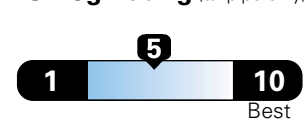

Smog Rating (tailpipe only)

This vehicle emits 352 grams CO2 per mile. The best emits 0 grams per mile (tailpipe only). Producing and distributing fuel also creates emissions; learn more at fuel economy.gov.

Actual results will vary for many reasons, including driving conditions and how you drive and maintain your vehicle. The average new vehicle gets 27 MPG and cost $7,000 to fuel over 5 years. Cost estimates are based on 15,000 miles per year at $2.55 per gallon. MPGe is miles per gasoline gallon equivalent. Vehicle emissions are a significant cause of climate change and smog.

fuel economy.gov

Calculate personalized estimates and compare vehicles