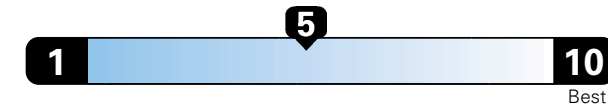

4.0 gallons per 100 miles

You spend

\$750

in fuel costs
over 5 years
compared to the
average new vehicle.

Annual fuel cost

\$1,550

Fuel Economy & Greenhouse Gas Rating (tailpipe only)

Smog Rating (tailpipe only)