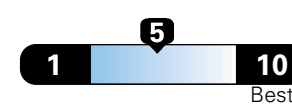

Actual results will vary for many reasons, including driving conditions and how you drive and maintain your vehicle. The average new vehicle gets 27 MPG and cost $7,000 to fuel over 5 years. Cost estimates are based on 15,000 miles per year at $2.55 per gallon. MPGe is miles per gasoline gallon equivalent. Vehicle emissions are a significant cause of climate change and smog.

fuelconomy.gov

Calculate personalized estimates and compare vehicles