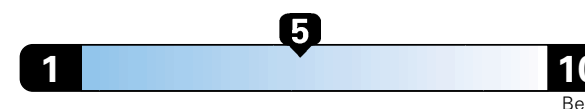

4.0 gallons per 100 miles

You spend

\$750

in fuel costs
over 5 years
compared to the
average new vehicle.

Annual fuel cost

\$1,550

Fuel Economy & Greenhouse Gas Rating (tailpipe only)

This vehicle emits 352 grams CO2 per mile. The best emits 0 grams per mile (tailpipe only). Producing and distributing fuel also creates emissions; learn more at fuelconomy.gov.