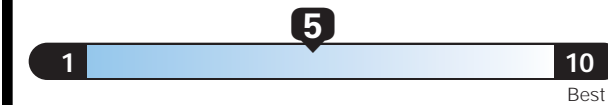

Fuel Economy & Greenhouse Gas Rating (tailpipe only)

Smog Rating (tailpipe only)

This vehicle emits 398 grams CO2 per mile. The best emits 0 grams per mile (tailpipe only). Producing and distributing fuel also creates emissions; learn more at fuel economy.gov

Actual results will vary for many reasons, including driving conditions and how you drive and maintain your vehicle. The average new vehicle gets 25 MPG and cost $9,000 to fuel over 5 years. Cost estimates are based on 15,000 miles per year at $3.00 per gallon. MPGe is miles per gasoline gallon equivalent. Vehicle emissions are a significant cause of climate change and smog.

fuel economy.gov

Calculate personalized estimates and compare vehicles

Smartphone QR Code™