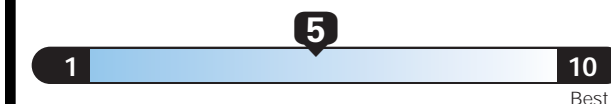

This vehicle emits 398 grams CO2 per mile. The best emits 0 grams per mile (tailpipe only). Producing and distributing fuel also creates emissions; learn more at fuel economy.gov

Actual results will vary for many reasons, including driving conditions and how you drive and maintain your vehicle. The average new vehicle gets 25 MPG and cost $9,000 to fuel over 5 years. Cost estimates are based on 15,000 miles per year at $3.00 per gallon. MPGe is miles per gasoline gallon equivalent. Vehicle emissions are a significant cause of climate change and smog.

fuel economy.gov

Calculate personalized estimates and compare vehicles

Smartphone QR Code™