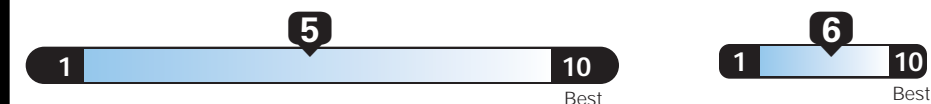

This vehicle emits 385 grams CO2 per mile. The best emits 0 grams per mile (tailpipe only). Producing and distributing fuel also creates emissions; learn more at fuel economy.gov

Actual results will vary for many reasons, including driving conditions and how you drive and maintain your vehicle. The average new vehicle gets 24 MPG and cost $11,000 to fuel over 5 years. Cost estimates are based on 15,000 miles per year at $3.50 per gallon. MPGe is miles per gasoline gallon equivalent. Vehicle emissions are a significant cause of climate change and smog.

fuel economy.gov

Calculate personalized estimates and compare vehicles