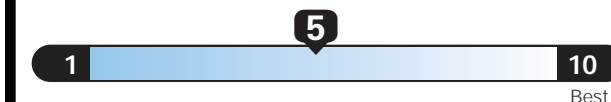

Automatic Headlamps

Halogen Headlamps

Deep Tint Sunscreen Glass

Acoustic Windshield

Variable Intermittent Windshield Wipers

Liftgate Door with Fixed Glass

OPTIONAL EQUIPMENT (May Replace Standard Equipment)

Customer Preferred Package 2GS

Remote Start System

DESTINATION CHARGE

$995

TOTAL PRICE: * $26,890

WARRANTY COVERAGE

5-year or 60,000-mile Powertrain Limited Warranty.

3-year or 36,000-mile Basic Limited Warranty.

Ask Dealer for a copy of the limited warranties or see your owner's manual for details.

**5 YEAR / 60,000 MILE
POWERTRAIN WARRANTY**

Assembly Point/Port of Entry: BELVIDERE, ILLINOIS, U.S.A.

VIN: 1C4-NJDEB8GD-686795

L4-VON: 7616

S.L.
0226

THIS LABEL IS ADDED TO THIS VEHICLE TO COMPLY WITH FEDERAL LAW. THE LABEL CANNOT BE REMOVED OR ALTERED PRIOR TO DELIVERY TO THE ULTIMATE PURCHASER.

* STATE AND/OR LOCAL TAXES IF ANY, LICENSE AND TITLE FEES AND DEALER SUPPLIED AND INSTALLED OPTIONS AND ACCESSORIES ARE NOT INCLUDED IN THIS PRICE. DISCOUNT, IF ANY, IS BASED ON PRICE OF OPTIONS IF PURCHASED SEPARATELY.

EPA DOT Fuel Economy and Environment

Gasoline Vehicle

Fuel Economy
22 MPG
combined city/hwy
4.5 gallons per 100 miles

Small SUV 4WD range from 18 to 33 MPG. The best vehicle rates 119 MPGe.

You spend
$1,250
more in fuel costs over 5 years compared to the average new vehicle.

Annual fuel cost
$2,050

Fuel Economy & Greenhouse Gas Rating (tailpipe only)

Smog Rating (tailpipe only)

This vehicle emits 398 grams CO2 per mile. The best emits 0 grams per mile (tailpipe only). Producing and distributing fuel also creates emissions; learn more at fuel economy.gov

Actual results will vary for many reasons, including driving conditions and how you drive and maintain your vehicle. The average new vehicle gets 25 MPG and cost $9,000 to fuel over 5 years. Cost estimates are based on 15,000 miles per year at $3.00 per gallon. MPGe is miles per gasoline gallon equivalent. Vehicle emissions are a significant cause of climate change and smog.

fuel economy.gov

Calculate personalized estimates and compare vehicles

Smartphone QR Code™