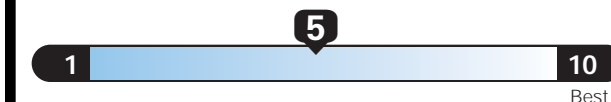

This vehicle emits 398 grams CO2 per mile. The best emits 0 grams per mile (tailpipe only). Producing and distributing fuel also creates emissions; learn more at fuel economy.gov

Actual results will vary for many reasons, including driving conditions and how you drive and maintain your vehicle. The average new vehicle gets 25 MPG and cost $9,000 to fuel over 5 years. Cost estimates are based on 15,000 miles per year at $3.00 per gallon. MPGe is miles per gasoline gallon equivalent. Vehicle emissions are a significant cause of climate change and smog.

fuel economy.gov

Calculate personalized estimates and compare vehicles

Smartphone
QR Code™