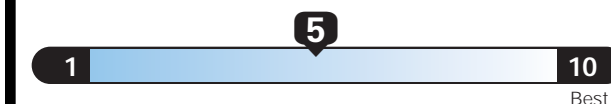

EPA DOT Fuel Economy and Environment

Gasoline Vehicle

Fuel Economy
22 MPG
combined city/hwy
4.5 gallons per 100 miles

Small SUV 4WD range from 18 to 33 MPG.
The best vehicle rates 119 MPGe.

20 city
26 highway

You spend
\$1,250
more in fuel costs
over 5 years
compared to the
average new vehicle.

Annual fuel cost
\$2,050

Fuel Economy & Greenhouse Gas Rating (tailpipe only)

Smog Rating (tailpipe only)

This vehicle emits 398 grams CO2 per mile. The best emits 0 grams per mile (tailpipe only). Producing and distributing fuel also creates emissions; learn more at fuel economy.gov