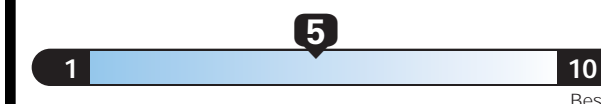

This vehicle emits 398 grams CO2 per mile. The best emits 0 grams per mile (tailpipe only). Producing and distributing fuel also creates emissions; learn more at fuel economy.gov

Actual results will vary for many reasons, including driving conditions and how you drive and maintain your vehicle. The average new vehicle gets 25 MPG and cost $9,000 to fuel over 5 years. Cost estimates are based on 15,000 miles per year at $3.00 per gallon. MPGe is miles per gasoline gallon equivalent. Vehicle emissions are a significant cause of climate change and smog.

fuel economy.gov

Calculate personalized estimates and compare vehicles