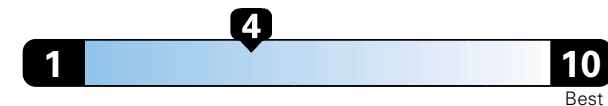

This vehicle emits 394 grams CO2 per mile. The best emits 0 grams per mile (tailpipe only). Producing and distributing fuel also creates emissions; learn more at fuelconomy.gov.

Actual results will vary for many reasons, including driving conditions and how you drive and maintain your vehicle. The average new vehicle gets 27 MPG and cost $7,000 to fuel over 5 years. Cost estimates are based on 15,000 miles per year at $2.55 per gallon. MPGe is miles per gasoline gallon equivalent. Vehicle emissions are a significant cause of climate change and smog.

fuelconomy.gov

Calculate personalized estimates and compare vehicles