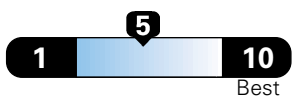

4.5 gallons per 100 miles

You spend \$1,750
 in fuel costs over 5 years compared to the average new vehicle.

Annual fuel cost \$1,750

Fuel Economy & Greenhouse Gas Rating (tailpipe only)

Smog Rating (tailpipe only)