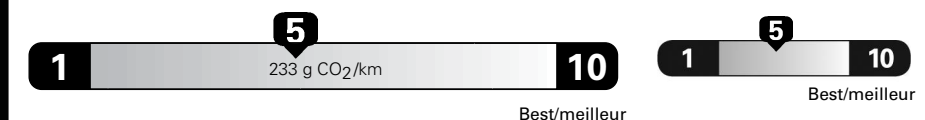

Annual fuel cost
for an annual distance of 20,000 km, and an average fuel price of $1.02 per litre

$ 2 040

Coût annuel en carburant
pour une distance annuelle de 20 000 km, et un prix moyen du carburant de 1,02 $ par litre

Small SUVs range from /
Les petits VUS font entre

6.3 – 13.4 Le/100 km

L_e is gasoline litre equivalent
L_e signifie litre équivalent d'essence

Carbon Dioxide Rating / Indice de dioxyde de carbone Smog Rating / Indice de Smog