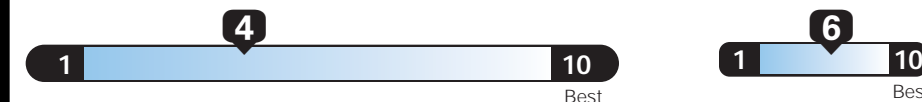

This vehicle emits 482 grams CO2 per mile. The best emits 0 grams per mile (tailpipe only). Producing and distributing fuel also creates emissions; learn more at fuel economy.gov

Actual results will vary for many reasons, including driving conditions and how you drive and maintain your vehicle. The average new vehicle gets 23 MPG and cost $11,500 to fuel over 5 years. Cost estimates are based on 15,000 miles per year at $3.50 per gallon. MPGe is miles per gasoline gallon equivalent. Vehicle emissions are a significant cause of climate change and smog.

fuel economy.gov

Calculate personalized estimates and compare vehicles

Smartphone
QR Code™

GOVERNMENT 5-STAR SAFETY RATINGS

Overall Vehicle Score

Not Rated

Based on the combined ratings of frontal, side, and rollover.

Should ONLY be compared to other vehicles of similar size and weight.

**Frontal
Crash**

**Driver
Passenger**

**Not Rated
Not Rated**

Based on the risk of injury in a frontal impact.

Should ONLY be compared to other vehicles of similar size and weight.

**Side
Crash**

**Front seat
Rear seat**

**Not Rated
Not Rated**

Based on the risk of injury in a side impact.

Rollover

★★★

Based on the risk of rollover in a single-vehicle crash.

Star ratings range from 1 to 5 stars (★★★★★) with 5 being the highest.

Source: National Highway Traffic Safety Administration (NHTSA)

www.safercar.gov or 1-888-327-4236

PARTS CONTENT INFORMATION

FOR VEHICLES IN THIS CARLINE:

U.S./CANADIAN PARTS CONTENT: 72 %

NOTE: PARTS CONTENT DOES NOT INCLUDE FINAL ASSEMBLY, DISTRIBUTION, OR OTHER NON-PARTS COSTS.

FOR THIS VEHICLE:

**FINAL ASSEMBLY POINT:
TOLEDO, OHIO, U.S.A.**

COUNTRY OF ORIGIN:

**ENGINE: UNITED STATES
TRANSMISSION: UNITED STATES**

The safety ratings above are based on Federal Government tests of particular vehicles equipped with certain features and options. The performance of this vehicle may differ.