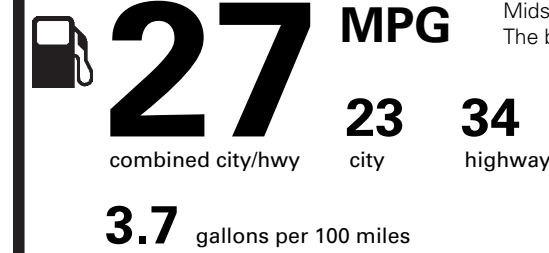

PRICE INFORMATION

BASE PRICE	\$24,120.00
TOTAL OPTIONS/OTHER	1,250.00
TOTAL VEHICLE & OPTIONS/OTHER	25,370.00
DESTINATION & DELIVERY	895.00

EPA DOT Fuel Economy and Environment

Gasoline Vehicle

Fuel Economy