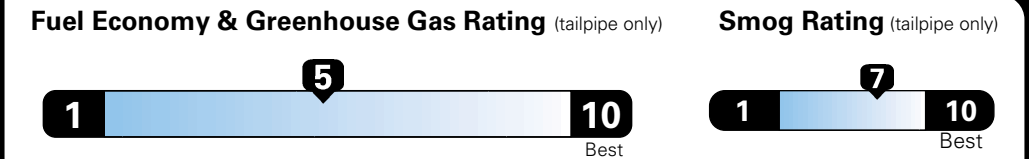

This vehicle emits 354 grams CO2 per mile. The best emits 0 grams per mile (tailpipe only). Producing and distributing fuel also creates emissions; learn more at fuelconomy.gov.

Actual results will vary for many reasons, including driving conditions and how you drive and maintain your vehicle. The average new vehicle gets 27 MPG and cost $6,750 to fuel over 5 years. Cost estimates are based on 15,000 miles per year at $2.40 per gallon. MPGe is miles per gasoline gallon equivalent. Vehicle emissions are a significant cause of climate change and smog.

fuelconomy.gov

Calculate personalized estimates and compare vehicles

GOVERNMENT 5-STAR SAFETY RATINGS

This vehicle has not been rated by the government for frontal crash, side crash or rollover risk.

Source: National Highway Traffic Safety Administration (NHTSA)
www.safercar.gov or 1-888-327-4236

Bumper Performance

This vehicle is equipped with bumper systems that can withstand a frontal barrier impact speed of 2.5 miles per hour and a rear barrier impact speed of 2.5 miles per hour with no more damage than allowed by the Federal bumper standard. The Federal bumper standard allows damage to the bumpers and attaching hardware and specifies barrier tests to be conducted at 2.5 miles per hour.

PARTS CONTENT INFORMATION

FOR VEHICLES IN THIS CARLINE:
U.S./CANADIAN PARTS CONTENT: 29%
MAJOR SOURCES OF FOREIGN PARTS CONTENT:

ITALY : 52%
NOTE: PARTS CONTENT DOES NOT INCLUDE FINAL ASSEMBLY, DISTRIBUTION, OR OTHER NON-PARTS COSTS.

FOR THIS VEHICLE:
FINAL ASSEMBLY POINT:
MELFI, ITALY
COUNTRY OF ORIGIN:
ENGINE: UNITED STATES
TRANSMISSION: UNITED STATES

VEHICLE PROTECTION
A PRODUCT OF FCA US LLC

Ask for Mopar Vehicle Protection for your vehicle. We Built It. We Back It.