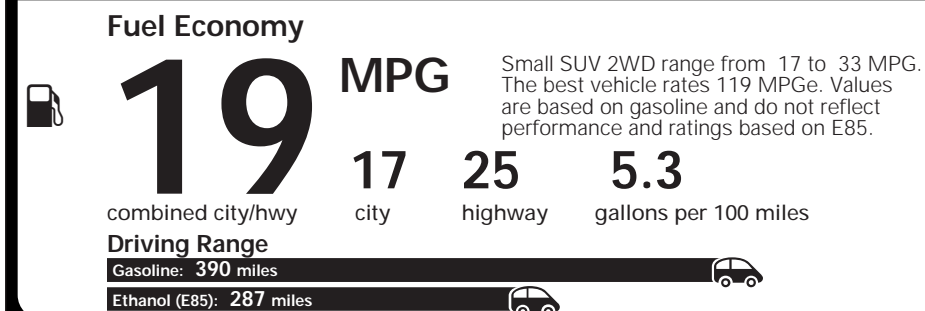

Base Price: \$31,595

DODGE JOURNEY R/T (FWD)
Exterior Color: Pitch Black Clear Coat Exterior Paint
Interior Color: Black / Red Interior Colors
Interior: Leather-Trimmed Seats with Perforated Panels
Engine: 3.6-Liter V6 24-Valve VVT Engine
Transmission: 6-Speed Automatic 62TE Transmission

**5 YEAR / 60,000 MILE
 POWERTRAIN WARRANTY**

Assembly Point/Port of Entry: TOLUCA, MEXICO

VIN: 3C4-PDCEG2GT-129994 L4-VON: 8857 S.L. 0925

THIS LABEL IS ADDED TO THIS VEHICLE TO COMPLY WITH FEDERAL LAW. THE LABEL CANNOT BE REMOVED OR ALTERED PRIOR TO DELIVERY TO THE ULTIMATE PURCHASER.

For more information visit: www.dodge.com
 or call 1-800-4ADODGE

FCA US LLC

EPA DOT Fuel Economy and Environment

E85 Flexible-Fuel Vehicle Gasoline-Ethanol (E85)

You spend \$2,750 more in fuel costs over 5 years compared to the average new vehicle.

Annual fuel COST \$2,350

Actual results will vary for many reasons, including driving conditions and how you drive and maintain your vehicle. The average new vehicle gets 25 MPG and cost \$9,000 to fuel over 5 years. Cost estimates are based on 15,000 miles per year at \$3.00 per gallon. This is a dual fueled automobile. MPGe is miles per gasoline gallon equivalent. Vehicle emissions are a significant cause of climate change and smog.