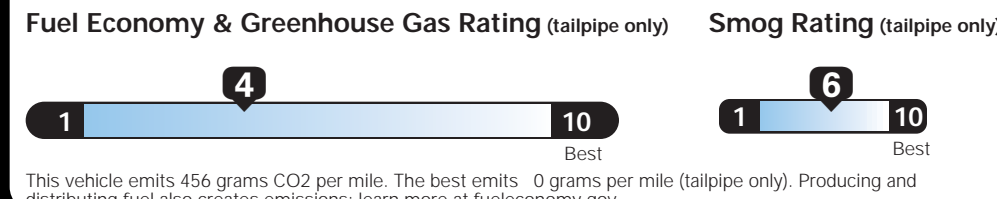

For more information visit: www.dodge.com
 or call 1-800-4ADODGE

FCA US LLC

EPA DOT Fuel Economy and Environment

E85 Flexible-Fuel Vehicle Gasoline-Ethanol (E85)

You spend \$2,750 more in fuel costs over 5 years compared to the average new vehicle.

Annual fuel COST \$2,350

Actual results will vary for many reasons, including driving conditions and how you drive and maintain your vehicle. The average new vehicle gets 25 MPG and cost \$9,000 to fuel over 5 years. Cost estimates are based on 15,000 miles per year at \$3.00 per gallon. This is a dual fueled automobile. MPGe is miles per gasoline gallon equivalent. Vehicle emissions are a significant cause of climate change and smog.