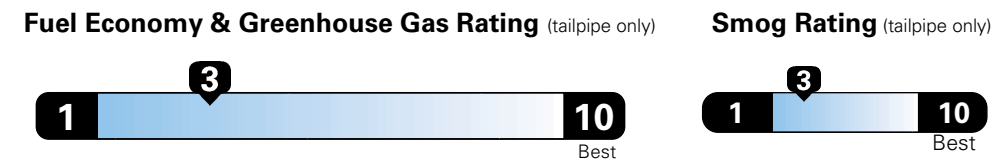

For more information visit: www.dodge.com
 or call 1-800-4ADODGE

FCA US LLC

Fuel Economy and Environment

**Flexible Fuel Vehicle
 Gasoline-Ethanol (E85)**

**You spend
 \$3,000
 in fuel costs
 over 5 years
 compared to the
 average new vehicle.**

**Annual fuel cost
 \$2,000**

Actual results will vary for many reasons, including driving conditions and how you drive and maintain your vehicle. The average new vehicle gets 27 MPG and cost \$7,000 to fuel over 5 years. Cost estimates are based on 15,000 miles per year at \$2.55 per gallon. This is a dual fueled automobile. MPGe is miles per gasoline gallon equivalent. Vehicle emissions are a significant cause of climate change and smog.