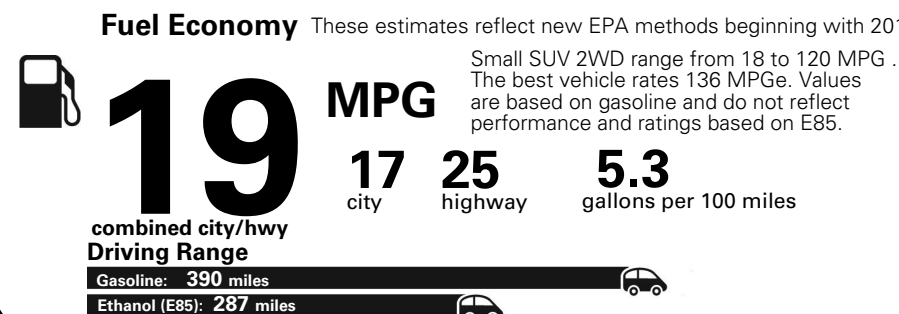

For more information visit: www.dodge.com
 or call 1-800-4ADODGE

FCA US LLC

Fuel Economy and Environment

**Flexible Fuel Vehicle
 Gasoline-Ethanol (E85)**

**You spend
 \$3,000
 in fuel costs
 over 5 years
 compared to the
 average new vehicle.**