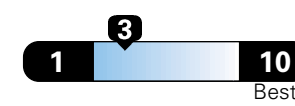

**You spend
 \$3,000
 in fuel costs
 over 5 years**
 compared to the average new vehicle.

**Annual fuel cost
 \$2,000**

Fuel Economy & Greenhouse Gas Rating (tailpipe only)

This vehicle emits 456 grams CO2 per mile. The best emits 0 grams per mile (tailpipe only). Producing and distributing fuel also creates emissions; learn more at fuelconomy.gov.

Smog Rating (tailpipe only)

Actual results will vary for many reasons, including driving conditions and how you drive and maintain your vehicle. The average new vehicle gets 27 MPG and cost \$7,000 to fuel over 5 years. Cost estimates are based on 15,000 miles per year at \$2.55 per gallon. This is a dual fueled automobile. MPGe is miles per gasoline gallon equivalent. Vehicle emissions are a significant cause of climate change and smog.