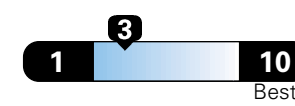

Smog Rating (tailpipe only)

This vehicle emits 420 grams CO2 per mile. The best emits 0 grams per mile (tailpipe only). Producing and distributing fuel also creates emissions; learn more at fuelconomy.gov.

Actual results will vary for many reasons, including driving conditions and how you drive and maintain your vehicle. The average new vehicle gets 27 MPG and cost $7,000 to fuel over 5 years. Cost estimates are based on 15,000 miles per year at $2.55 per gallon. MPGe is miles per gasoline gallon equivalent. Vehicle emissions are a significant cause of climate change and smog.

fuelconomy.gov

Calculate personalized estimates and compare vehicles