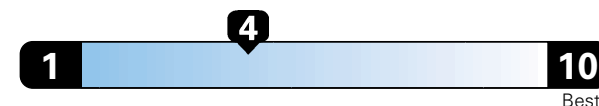

2019 DODGE JOURNEY SE BLACKTOP

THIS VEHICLE IS MANUFACTURED TO MEET SPECIFIC UNITED STATES REQUIREMENTS. THIS VEHICLE IS NOT MANUFACTURED FOR SALE OR REGISTRATION OUTSIDE OF THE UNITED STATES.

MANUFACTURER'S SUGGESTED RETAIL PRICE OF THIS MODEL INCLUDING DEALER PREPARATION

Base Price: $23,895

DODGE JOURNEY SE (FWD)
Exterior Color: Pitch Black Clear Coat Exterior Paint
Interior Color: Black Interior Color
Interior: Premium Cloth Low-Back Bucket Seats
Engine: 2.4-Liter I4 DOHC 16-Valve Dual VVT Engine
Transmission: 4-Speed Automatic Transmission

STANDARD EQUIPMENT (UNLESS REPLACED BY OPTIONAL EQUIPMENT)

FUNCTIONAL/SAFETY FEATURES
Advanced Multistage Front Airbags
Supplemental Front Seat-Mounted Side Airbags
Supplemental Side-Curtain Airbags in All Rows
LATCH Ready Child Seat Anchor System
Active Head Restraints
Push-Button Start
Remote Proximity Keyless Entry
Sentry Key® Theft Deterrent System
ParkView® Rear Back-Up Camera
4-Wheel Disc Anti-Lock Brakes
Electronic Stability Control
Electronic Roll Mitigation
Traction Control
Tire Pressure Monitoring Display
Variable Intermittent Windshield Wipers
Audio Jack Input for Mobile Devices
Rear Window Defroster
20.5-Gallon Fuel Tank

INTERIOR FEATURES
Radio 4.3
4.3-Inch Touch Screen Display
12-Volt Center Console Power Outlet
12-Volt DC Front and Rear Power Outlets
Remote USB Port
6-Speakers
Steering Wheel Mounted Audio Controls
Tilt / Telescope Steering Column
Air Conditioning with 3-Zone Temperature Control
Power Windows with Driver's One-Touch-Down Feature
Auto-Dimming Rear View Mirror
Easy Entry System Seat
Rear Reclining / Fold Flat Seat
Second-Row In-Floor Storage Bins
Third-Row 50 / 50 Fold / Reclining Seat
Illuminated Cup Holders
Front and Rear Floor Mats