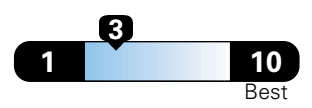

Smog Rating (tailpipe only)

This vehicle emits 420 grams CO2 per mile. The best emits 0 grams per mile (tailpipe only). Producing and distributing fuel also creates emissions; learn more at fuelconomy.gov.

Actual results will vary for many reasons, including driving conditions and how you drive and maintain your vehicle. The average new vehicle gets 27 MPG and cost $7,000 to fuel over 5 years. Cost estimates are based on 15,000 miles per year at $2.55 per gallon. MPGe is miles per gasoline gallon equivalent. Vehicle emissions are a significant cause of climate change and smog.

fuelconomy.gov

Calculate personalized estimates and compare vehicles