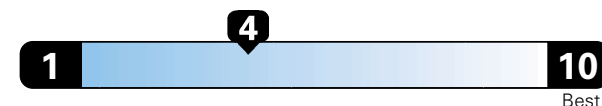

2019 DODGE JOURNEY SE BLACKTOP

THIS VEHICLE IS MANUFACTURED TO MEET SPECIFIC UNITED STATES REQUIREMENTS. THIS VEHICLE IS NOT MANUFACTURED FOR SALE OR REGISTRATION OUTSIDE OF THE UNITED STATES.

MANUFACTURER'S SUGGESTED RETAIL PRICE OF THIS MODEL INCLUDING DEALER PREPARATION

Base Price: $23,645

DODGE JOURNEY SE (FWD)
Exterior Color: Pitch Black Clear Coat Exterior Paint
Interior Color: Black Interior Color
Interior: Premium Cloth Low-Back Bucket Seats
Engine: 2.4-Liter I4 DOHC 16-Valve Dual VVT Engine
Transmission: 4-Speed Automatic Transmission

STANDARD EQUIPMENT (UNLESS REPLACED BY OPTIONAL EQUIPMENT)

FUNCTIONAL/SAFETY FEATURES
Advanced Multistage Front Airbags
Supplemental Front Seat-Mounted Side Airbags
Supplemental Side-Curtain Airbags in All Rows
LATCH Ready Child Seat Anchor System
Active Head Restraints
Keyless Go™
Remote Proximity Keyless Entry
Sentry Key® Theft Deterrent System
ParkView® Rear Back-Up Camera
4-Wheel Disc Anti-Lock Brakes
Electronic Stability Control
Electronic Roll Mitigation
Traction Control
Tire Pressure Monitoring Display
Variable Intermittent Windshield Wipers
Audio Jack Input for Mobile Devices
Rear Window Defroster
20.5-Gallon Fuel Tank

INTERIOR FEATURES
Radio 4.3
4.3-Inch Touch Screen Display
12-Volt Center Console Power Outlet
12-Volt DC Front and Rear Power Outlets
Remote USB Port
6-Speakers
Steering Wheel Mounted Audio Controls
Tilt / Telescope Steering Column
Air Conditioning with 3-Zone Temperature Control
Power Windows with Driver's One-Touch-Down Feature
Auto-Dimming Rear View Mirror
Easy Entry System Seat
Rear Reclining / Fold Flat Seat
Second-Row In-Floor Storage Bins
Third-Row 50 / 50 Fold / Reclining Seat
Illuminated Cup Holders
Front and Rear Floor Mats