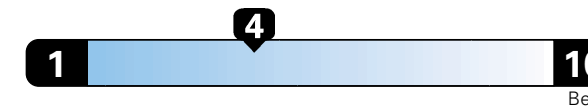

Small SUV 2WD range from 18 to 120 MPG .
 The best vehicle rates 136 MPGe.

**You spend
 \$2,000
 in fuel costs
 over 5 years**
 compared to the
 average new vehicle.

**Annual fuel cost
 \$1,800**

Fuel Economy & Greenhouse Gas Rating (tailpipe only)