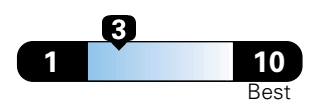

Smog Rating (tailpipe only)

This vehicle emits 420 grams CO2 per mile. The best emits 0 grams per mile (tailpipe only). Producing and distributing fuel also creates emissions; learn more at fuel economy.gov.

Actual results will vary for many reasons, including driving conditions and how you drive and maintain your vehicle. The average new vehicle gets 27 MPG and cost $7,000 to fuel over 5 years. Cost estimates are based on 15,000 miles per year at $2.55 per gallon. MPGe is miles per gasoline gallon equivalent. Vehicle emissions are a significant cause of climate change and smog.

fuel economy.gov

Calculate personalized estimates and compare vehicles