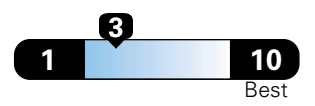

Smog Rating (tailpipe only)

This vehicle emits 420 grams CO2 per mile. The best emits 0 grams per mile (tailpipe only). Producing and distributing fuel also creates emissions; learn more at fuelconomy.gov.

Actual results will vary for many reasons, including driving conditions and how you drive and maintain your vehicle. The average new vehicle gets 27 MPG and cost $7,000 to fuel over 5 years. Cost estimates are based on 15,000 miles per year at $2.55 per gallon. MPGe is miles per gasoline gallon equivalent. Vehicle emissions are a significant cause of climate change and smog.

fuelconomy.gov

Calculate personalized estimates and compare vehicles