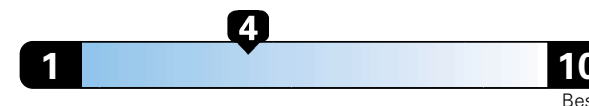

Small SUV 2WD range from 18 to 120 MPG .
 The best vehicle rates 136 MPGe.

You spend \$2,000
 in fuel costs
 over 5 years
 compared to the
 average new vehicle.

Annual fuel cost \$1,800

Fuel Economy & Greenhouse Gas Rating (tailpipe only)