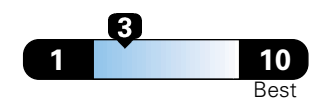

Smog Rating (tailpipe only)

This vehicle emits 420 grams CO2 per mile. The best emits 0 grams per mile (tailpipe only). Producing and distributing fuel also creates emissions; learn more at fuel economy.gov.

Actual results will vary for many reasons, including driving conditions and how you drive and maintain your vehicle. The average new vehicle gets 27 MPG and cost $7,000 to fuel over 5 years. Cost estimates are based on 15,000 miles per year at $2.55 per gallon. MPGe is miles per gasoline gallon equivalent. Vehicle emissions are a significant cause of climate change and smog.

fuel economy.gov

Calculate personalized estimates and compare vehicles