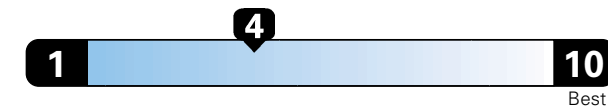

2019 DODGE JOURNEY SE

THIS VEHICLE IS MANUFACTURED TO MEET SPECIFIC UNITED STATES REQUIREMENTS. THIS VEHICLE IS NOT MANUFACTURED FOR SALE OR REGISTRATION OUTSIDE OF THE UNITED STATES.

MANUFACTURER'S SUGGESTED RETAIL PRICE OF THIS MODEL INCLUDING DEALER PREPARATION

Base Price: $23,645

DODGE JOURNEY SE (FWD)
Exterior Color: Vice White Exterior Color
Interior Color: Black Interior Color
Interior: Premium Cloth Low-Back Bucket Seats
Engine: 2.4-Liter I4 DOHC 16-Valve Dual VVT Engine
Transmission: 4-Speed Automatic Transmission

STANDARD EQUIPMENT (UNLESS REPLACED BY OPTIONAL EQUIPMENT)

FUNCTIONAL/SAFETY FEATURES
Advanced Multistage Front Airbags
Supplemental Front Seat-Mounted Side Airbags
Supplemental Side-Curtain Airbags in All Rows
LATCH Ready Child Seat Anchor System
Active Head Restraints
Push-Button Start
Remote Proximity Keyless Entry
Sentry Key® Theft Deterrent System
ParkView® Rear Back-Up Camera
4-Wheel Disc Anti-Lock Brakes
Electronic Stability Control
Electronic Roll Mitigation
Traction Control
Tire Pressure Monitoring Display
Variable Intermittent Windshield Wipers
Audio Jack Input for Mobile Devices
Rear Window Defroster
20.5-Gallon Fuel Tank

INTERIOR FEATURES
Radio 4.3
4.3-Inch Touch Screen Display
12-Volt Center Console Power Outlet
12-Volt DC Front and Rear Power Outlets
Remote USB Port
6-Speakers
Steering Wheel Mounted Audio Controls
Tilt / Telescope Steering Column
Air Conditioning with 3-Zone Temperature Control
Power Windows with Driver's One-Touch-Down Feature
Auto-Dimming Rear View Mirror
Easy Entry System Seat
Rear Reclining / Fold Flat Seat
Second-Row In-Floor Storage Bins
Third-Row 50 / 50 Fold / Reclining Seat
Illuminated Cup Holders
Front and Rear Floor Mats