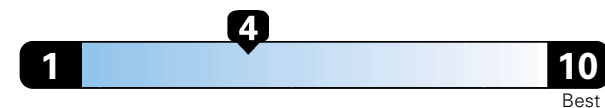

Small SUV 2WD range from 18 to 120 MPG .
 The best vehicle rates 136 MPGe.

You spend \$2,000
 in fuel costs
 over 5 years
 compared to the
 average new vehicle.

Annual fuel cost \$1,800

Fuel Economy & Greenhouse Gas Rating (tailpipe only)