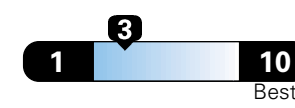

Smog Rating (tailpipe only)

This vehicle emits 420 grams CO2 per mile. The best emits 0 grams per mile (tailpipe only). Producing and distributing fuel also creates emissions; learn more at fuelconomy.gov.

Actual results will vary for many reasons, including driving conditions and how you drive and maintain your vehicle. The average new vehicle gets 27 MPG and cost $7,000 to fuel over 5 years. Cost estimates are based on 15,000 miles per year at $2.55 per gallon. MPGe is miles per gasoline gallon equivalent. Vehicle emissions are a significant cause of climate change and smog.

fuelconomy.gov

Calculate personalized estimates and compare vehicles