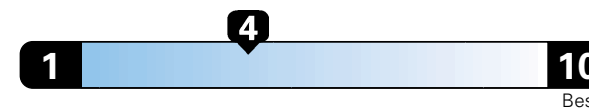

Small SUV 2WD range from 18 to 120 MPG .
 The best vehicle rates 136 MPGe.

**You spend
 \$2,000
 in fuel costs
 over 5 years
 compared to the
 average new vehicle.**

**Annual fuel cost
 \$1,800**

Fuel Economy & Greenhouse Gas Rating (tailpipe only)