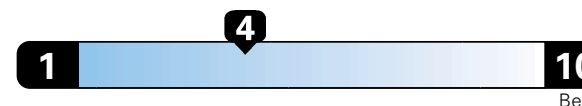

This vehicle emits 420 grams CO2 per mile. The best emits 0 grams per mile (tailpipe only). Producing and distributing fuel also creates emissions; learn more at fuel economy.gov.

Actual results will vary for many reasons, including driving conditions and how you drive and maintain your vehicle. The average new vehicle gets 27 MPG and cost $7,000 to fuel over 5 years. Cost estimates are based on 15,000 miles per year at $2.55 per gallon. MPGe is miles per gasoline gallon equivalent. Vehicle emissions are a significant cause of climate change and smog.

fuel economy.gov

Calculate personalized estimates and compare vehicles

Smartphone
QR Code™