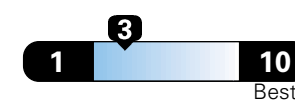

This vehicle emits 420 grams CO2 per mile. The best emits 0 grams per mile (tailpipe only). Producing and distributing fuel also creates emissions; learn more at fuel economy.gov.

Actual results will vary for many reasons, including driving conditions and how you drive and maintain your vehicle. The average new vehicle gets 27 MPG and cost $7,000 to fuel over 5 years. Cost estimates are based on 15,000 miles per year at $2.55 per gallon. MPGe is miles per gasoline gallon equivalent. Vehicle emissions are a significant cause of climate change and smog.

fuel economy.gov

Calculate personalized estimates and compare vehicles

Smartphone
QR Code™