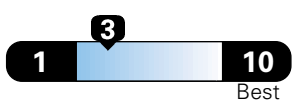

Smog Rating (tailpipe only)

This vehicle emits 420 grams CO2 per mile. The best emits 0 grams per mile (tailpipe only). Producing and distributing fuel also creates emissions; learn more at fuelconomy.gov.

Actual results will vary for many reasons, including driving conditions and how you drive and maintain your vehicle. The average new vehicle gets 27 MPG and cost $7,000 to fuel over 5 years. Cost estimates are based on 15,000 miles per year at $2.55 per gallon. MPGe is miles per gasoline gallon equivalent. Vehicle emissions are a significant cause of climate change and smog.

fuelconomy.gov

Calculate personalized estimates and compare vehicles