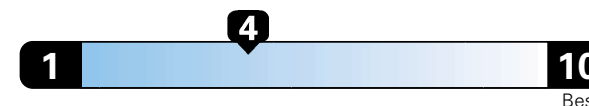

2019 DODGE JOURNEY

THIS VEHICLE IS MANUFACTURED TO MEET SPECIFIC UNITED STATES REQUIREMENTS. THIS VEHICLE IS NOT MANUFACTURED FOR SALE OR REGISTRATION OUTSIDE OF THE UNITED STATES.

MANUFACTURER'S SUGGESTED RETAIL PRICE OF THIS MODEL INCLUDING DEALER PREPARATION

Base Price: $23,245

DODGE JOURNEY SE (FWD)

Exterior Color: Vice White Exterior Color
Interior Color: Black Interior Color
Interior: Premium Cloth Low-Back Bucket Seats
Engine: 2.4-Liter I4 DOHC 16-Valve Dual VVT Engine
Transmission: 4-Speed Automatic Transmission

STANDARD EQUIPMENT (UNLESS REPLACED BY OPTIONAL EQUIPMENT)
FUNCTIONAL/SAFETY FEATURES

- Third-Row 50 / 50 Fold / Reclining Seat
- Advanced Multistage Front Airbags
- Supplemental Side-Curtain Airbags in All Rows
- ParkView® Rear Back-Up Camera
- LATCH Ready Child Seat Anchor System
- Height-Adjustable Front Shoulder Belts
- Push-Button Start
- Remote Proximity Keyless Entry
- Sentry Key® Theft Deterrent System
- Liftgate Flood Lamp
- Electronic Roll Mitigation
- Electronic Stability Control
- Traction Control
- Trailer Sway Damping
- 4-Wheel Disc Anti-Lock Brakes
- Brake Assist
- Speed Control
- Electronic Vehicle Information Center
- Tire Pressure Monitoring Display
- Rear Window Defroster
- 20.5-Gallon Fuel Tank

INTERIOR FEATURES

- Radio 4.3
- 4.3-Inch Touch Screen Display
- 6-Speakers
- Remote USB Port
- Audio Jack Input for Mobile Devices
- 12-Volt Center Console Power Outlet
- 12-Volt DC Front and Rear Power Outlets
- A/C with Dual Zone Temperature Control
- Power Windows with Driver's One-Touch-Down Feature
- Steering Wheel Mounted Audio Controls
- Tilt / Telescope Steering Column
- Driver Seat Height Adjuster

- Second-Row In-Floor Storage Bins
- Second-Row 40 / 60 Tilt and Slide Seat
- Auto-Dimming Rear View Mirror with Display

EXTERIOR FEATURES