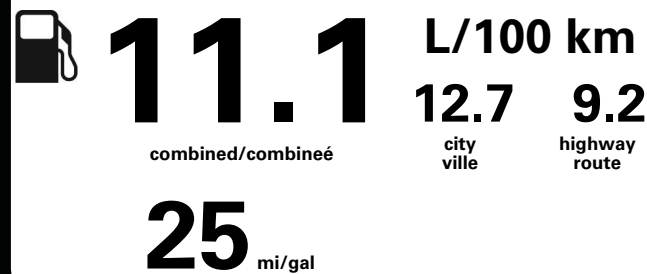

Fuel Consumption / Consommation de carburant