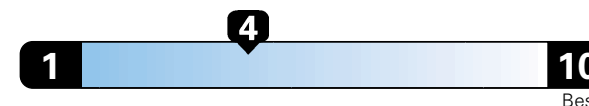

This vehicle emits 420 grams CO2 per mile. The best emits 0 grams per mile (tailpipe only). Producing and distributing fuel also creates emissions; learn more at fuel economy.gov.

Smog Rating (tailpipe only)