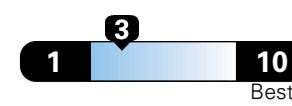

2018 DODGE JOURNEY SE BLACKTOP

THIS VEHICLE IS MANUFACTURED TO MEET SPECIFIC UNITED STATES REQUIREMENTS. THIS VEHICLE IS NOT MANUFACTURED FOR SALE OR REGISTRATION OUTSIDE OF THE UNITED STATES.

MANUFACTURER'S SUGGESTED RETAIL PRICE OF THIS MODEL INCLUDING DEALER PREPARATION

Base Price: **$22,995**

DODGE JOURNEY SE (FWD)

Exterior Color: Billet Clear-Coat Exterior Paint
Interior Color: Black Interior Color
Interior: Premium Cloth Low-Back Bucket Seats
Engine: 2.4-Liter I4 DOHC 16-Valve Dual VVT Engine
Transmission: 4-Speed Automatic Transmission

STANDARD EQUIPMENT (UNLESS REPLACED BY OPTIONAL EQUIPMENT)

FUNCTIONAL/SAFETY FEATURES

Third-Row 50 / 50 Fold / Reclining Seat
Advanced Multistage Front Airbags
Supplemental Side-Curtain Airbags in All Rows
LATCH Ready Child Seat Anchor System
Height-Adjustable Front Shoulder Belts
Keyless Go™
Remote Proximity Keyless Entry
Sentry Key® Theft Deterrent System
Liftgate Flood Lamp
Electronic Roll Mitigation
Electronic Stability Control
Traction Control
Trailer Sway Damping
Anti-Lock 4-Wheel Disc Brakes
Brake Assist
Speed Control
Electronic Vehicle Information Center
Tire Pressure Monitoring Display
Rear Window Defroster
20.5-Gallon Fuel Tank

INTERIOR FEATURES

Radio 4.3
4.3-Inch Touch Screen Display
6-Speakers
Remote USB Port
Audio Jack Input for Mobile Devices
12-Volt Center Console Power Outlet
12-Volt DC Front and Rear Power Outlets
Air Conditioning with Dual Zone Temperature Control
Power Windows with Driver's One-Touch-Down Feature
Steering Wheel Mounted Audio Controls
Tilt / Telescope Steering Column
Driver Seat Height Adjuster
Second-Row In-Floor Storage Bins
Second-Row 40 / 60 Tilt and Slide Seat

EXTERIOR FEATURES