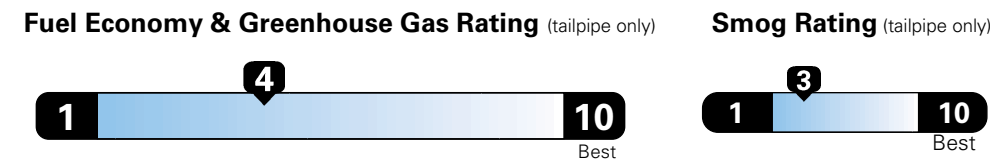

For more information visit: www.dodge.com
 or call 1-800-4ADODGE

FCA US LLC

Fuel Economy and Environment

**Flexible Fuel Vehicle
 Gasoline-Ethanol (E85)**

**You spend
 \$2,250
 in fuel costs
 over 5 years
 compared to the
 average new vehicle.**

**Annual fuel cost
 \$1,800**

Actual results will vary for many reasons, including driving conditions and how you drive and maintain your vehicle. The average new vehicle gets 27 MPG and cost \$6,750 to fuel over 5 years. Cost estimates are based on 15,000 miles per year at \$2.40 per gallon. This is a dual fueled automobile. MPGe is miles per gasoline gallon equivalent. Vehicle emissions are a significant cause of climate change and smog.