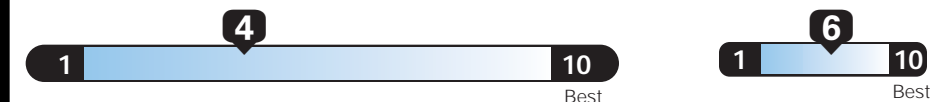

This vehicle emits 445 grams CO2 per mile. The best emits 0 grams per mile (tailpipe only). Producing and distributing fuel also creates emissions; learn more at fuel economy.gov

Actual results will vary for many reasons, including driving conditions and how you drive and maintain your vehicle. The average new vehicle gets 26 MPG and cost $7,000 to fuel over 5 years. Cost estimates are based on 15,000 miles per year at $2.45 per gallon. This is a dual fueled automobile. MPGe is miles per gasoline gallon equivalent. Vehicle emissions are a significant cause of climate change and smog.

fuel economy.gov

Calculate personalized estimates and compare vehicles

Smartphone QR Code™

GOVERNMENT 5-STAR SAFETY RATINGS

Overall Vehicle Score ★★★★★

Based on the combined ratings of frontal, side, and rollover. Should ONLY be compared to other vehicles of similar size and weight.

Frontal Crash Driver Passenger ★★★★★

Based on the risk of injury in a frontal impact. Should ONLY be compared to other vehicles of similar size and weight.

Side Crash Front seat Rear seat ★★★★★

Based on the risk of injury in a side impact.

Rollover ★★★★★

Based on the risk of rollover in a single-vehicle crash.

Star ratings range from 1 to 5 stars (★★★★★) with 5 being the highest. Source: National Highway Traffic Safety Administration (NHTSA)

www.safercar.gov or 1-888-327-4236

The safety ratings above are based on Federal Government tests of particular vehicles equipped with certain features and options. The performance of this vehicle may differ.

PARTS CONTENT INFORMATION

FOR VEHICLES IN THIS CARLINE:
U.S./CANADIAN PARTS CONTENT: 70%
MAJOR SOURCES OF FOREIGN PARTS

CONTENT:
MEXICO: 18%
NOTE: PARTS CONTENT DOES NOT INCLUDE FINAL ASSEMBLY, DISTRIBUTION, OR OTHER NON-PARTS COSTS.

FOR THIS VEHICLE:
FINAL ASSEMBLY POINT:
WINDSOR, ONTARIO, CANADA
COUNTRY OF ORIGIN:
ENGINE: MEXICO
TRANSMISSION: UNITED STATES