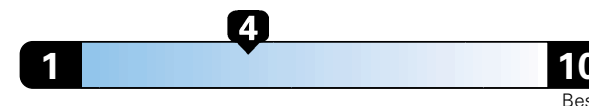

Fuel Economy & Greenhouse Gas Rating (tailpipe only)