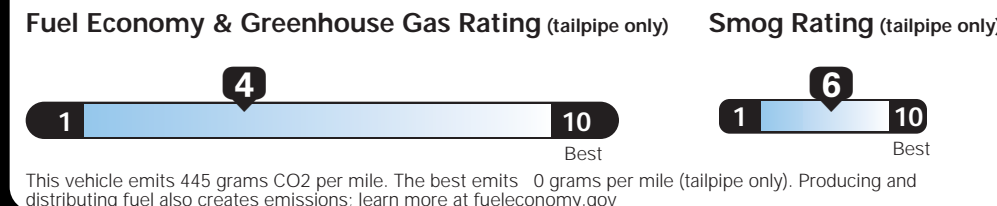

For more information visit: www.dodge.com
 or call 1-800-4ADODGE

FCA US LLC

EPA DOT Fuel Economy and Environment

E85 Flexible-Fuel Vehicle Gasoline-Ethanol (E85)

You spend \$2,250 more in fuel costs over 5 years compared to the average new vehicle.

Annual fuel COST \$1,850

Actual results will vary for many reasons, including driving conditions and how you drive and maintain your vehicle. The average new vehicle gets 26 MPG and cost \$7,000 to fuel over 5 years. Cost estimates are based on 15,000 miles per year at \$2.45 per gallon. This is a dual fueled automobile. MPGe is miles per gasoline gallon equivalent. Vehicle emissions are a significant cause of climate change and smog.