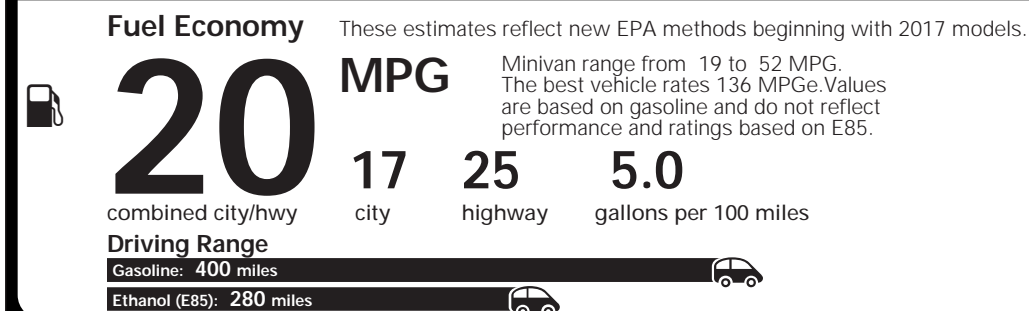

Base Price: \$23,560

Dodge Grand Caravan SXT
Exterior Color: White Knuckle Clear-Coat Exterior Paint
Interior Color: Black / Light Graystone Interior Colors
Interior: Leather and Suede Bucket Seats
Engine: 3.6-Liter V6 24-Valve VVT Engine
Transmission: 6-Speed Automatic 62TE Transmission

For more information visit: www.dodge.com
 or call 1-800-4ADODGE

FCA US LLC

EPA DOT Fuel Economy and Environment

E85 Flexible-Fuel Vehicle Gasoline-Ethanol (E85)

You spend \$2,250 more in fuel costs over 5 years compared to the average new vehicle.

Annual fuel COST \$1,850

Actual results will vary for many reasons, including driving conditions and how you drive and maintain your vehicle. The average new vehicle gets 26 MPG and cost \$7,000 to fuel over 5 years. Cost estimates are based on 15,000 miles per year at \$2.45 per gallon. This is a dual fueled automobile. MPGe is miles per gasoline gallon equivalent. Vehicle emissions are a significant cause of climate change and smog.