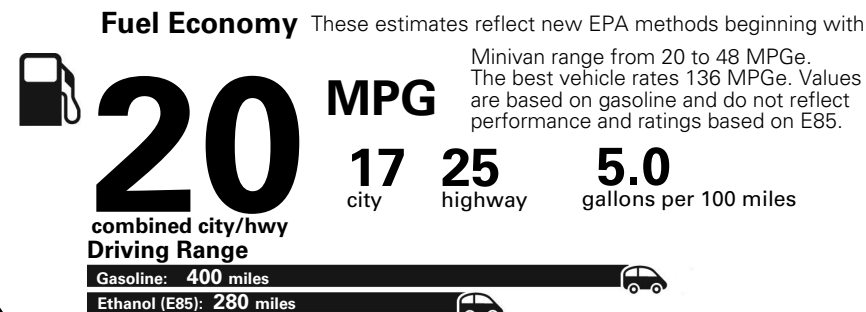

Base Price: \$27,040

DODGE GRAND CARAVAN SE
Exterior Color: Granite Pearl-Coat Exterior Paint
Interior Color: Black Light Graystone Interior Colors
Interior: Cloth Low-Back Bucket Seats
Engine: 3.6-Liter V6 24-Valve VVT Engine
Transmission: 6-Speed Automatic 62TE Transmission

For more information visit: www.dodge.com
 or call 1-800-4ADODGE

FCA US LLC

Fuel Economy and Environment

**Flexible Fuel Vehicle
 Gasoline-Ethanol (E85)**

**You spend
 \$2,500
 in fuel costs
 over 5 years
 compared to the
 average new vehicle.**