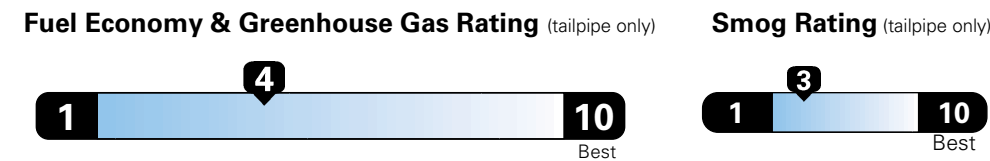

For more information visit: www.dodge.com
 or call 1-800-4ADODGE

FCA US LLC

Fuel Economy and Environment

**Flexible Fuel Vehicle
 Gasoline-Ethanol (E85)**

**You spend
 \$2,500
 in fuel costs
 over 5 years
 compared to the
 average new vehicle.**

**Annual fuel cost
 \$1,900**

Actual results will vary for many reasons, including driving conditions and how you drive and maintain your vehicle. The average new vehicle gets 27 MPG and cost \$7,000 to fuel over 5 years. Cost estimates are based on 15,000 miles per year at \$2.55 per gallon. This is a dual fueled automobile. MPGe is miles per gasoline gallon equivalent. Vehicle emissions are a significant cause of climate change and smog.