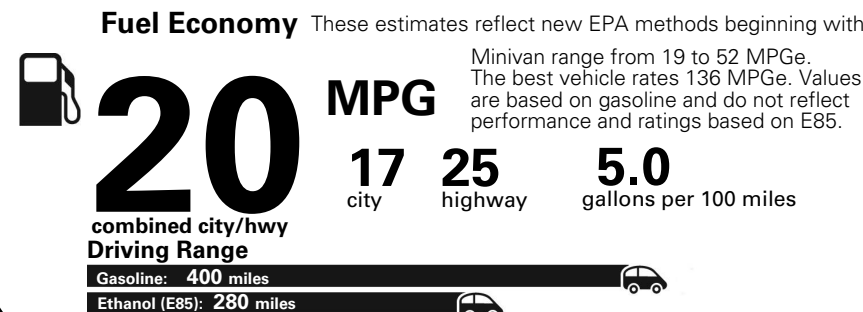

Base Price: \$26,650

DODGE GRAND CARAVAN SE
Exterior Color: Granite Pearl-Coat Exterior Paint
Interior Color: Black Light Graystone Interior Colors
Interior: Cloth Low-Back Bucket Seats
Engine: 3.6-Liter V6 24-Valve VVT Engine
Transmission: 6-Speed Automatic 62TE Transmission

For more information visit: www.dodge.com
 or call 1-800-4ADODGE

FCA US LLC

Fuel Economy and Environment

**Flexible Fuel Vehicle
 Gasoline-Ethanol (E85)**

**You spend
 \$2,500
 in fuel costs
 over 5 years
 compared to the
 average new vehicle.**