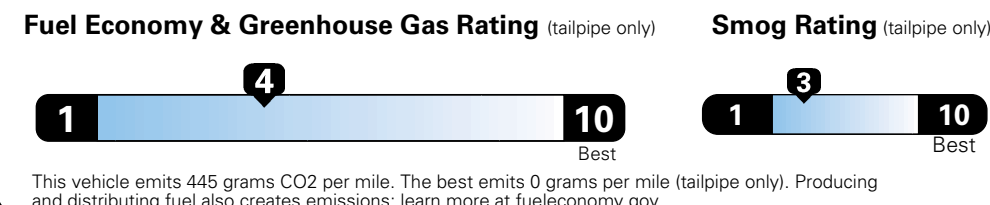

For more information visit: www.dodge.com
 or call 1-800-4ADODGE

FCA US LLC

Fuel Economy and Environment

**Flexible Fuel Vehicle
 Gasoline-Ethanol (E85)**

You spend **\$2,500** in fuel costs over 5 years compared to the average new vehicle.

Annual fuel cost **\$1,900**

Actual results will vary for many reasons, including driving conditions and how you drive and maintain your vehicle. The average new vehicle gets 27 MPG and cost \$7,000 to fuel over 5 years. Cost estimates are based on 15,000 miles per year at \$2.55 per gallon. This is a dual fueled automobile. MPGe is miles per gasoline gallon equivalent. Vehicle emissions are a significant cause of climate change and smog.