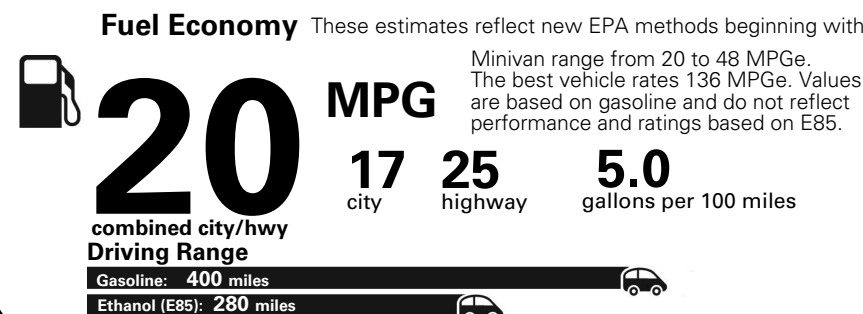

For more information visit: www.dodge.com
 or call 1-800-4ADODGE

FCA US LLC

Fuel Economy and Environment

**Flexible Fuel Vehicle
 Gasoline-Ethanol (E85)**

You spend **\$2,500** in fuel costs over 5 years compared to the average new vehicle.