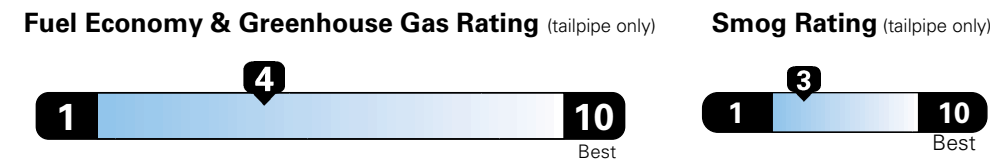

**5 YEAR / 60,000 MILE
 POWERTRAIN WARRANTY**

For more information visit: www.dodge.com
 or call 1-800-4ADODGE

FCA US LLC

Fuel Economy and Environment

**Flexible Fuel Vehicle
 Gasoline-Ethanol (E85)**

**You spend
 \$2,250
 in fuel costs
 over 5 years
 compared to the
 average new vehicle.**

**Annual fuel cost
 \$1,800**

Actual results will vary for many reasons, including driving conditions and how you drive and maintain your vehicle. The average new vehicle gets 27 MPG and cost \$6,750 to fuel over 5 years. Cost estimates are based on 15,000 miles per year at \$2.40 per gallon. This is a dual fueled automobile. MPGe is miles per gasoline gallon equivalent. Vehicle emissions are a significant cause of climate change and smog.