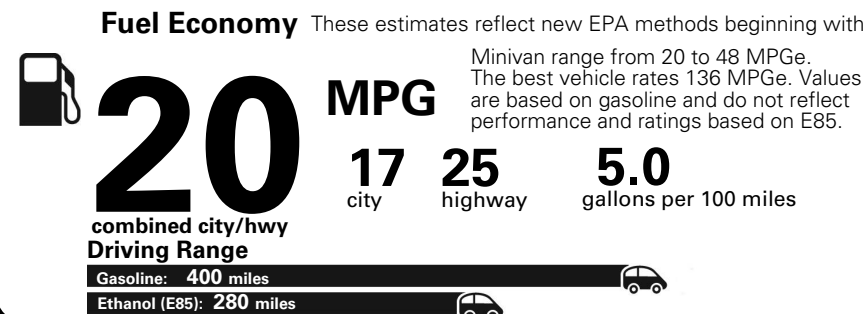

For more information visit: www.dodge.com
 or call 1-800-4ADODGE

FCA US LLC

Fuel Economy and Environment

**Flexible Fuel Vehicle
 Gasoline-Ethanol (E85)**

**You spend
 \$2,500
 in fuel costs
 over 5 years
 compared to the
 average new vehicle.**

**Annual fuel cost
 \$1,900**

Actual results will vary for many reasons, including driving conditions and how you drive and maintain your vehicle. The average new vehicle gets 27 MPG and cost \$7,000 to fuel over 5 years. Cost estimates are based on 15,000 miles per year at \$2.55 per gallon. This is a dual fueled automobile. MPGe is miles per gasoline gallon equivalent. Vehicle emissions are a significant cause of climate change and smog.