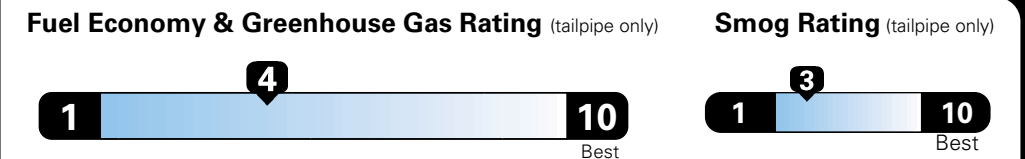

Base Price: \$26,790

DODGE GRAND CARAVAN SE
Exterior Color: Granite Pearl-Coat Exterior Paint
Interior Color: Black Light Graystone Interior Colors
Interior: Cloth Low-Back Bucket Seats
Engine: 3.6-Liter V6 24-Valve VVT Engine
Transmission: 6-Speed Automatic 62TE Transmission

For more information visit: www.dodge.com
 or call 1-800-4ADODGE

FCA US LLC

Fuel Economy and Environment

**Flexible Fuel Vehicle
 Gasoline-Ethanol (E85)**

**You spend
 \$2,500
 in fuel costs
 over 5 years
 compared to the
 average new vehicle.**

**Annual fuel cost
 \$1,900**

Actual results will vary for many reasons, including driving conditions and how you drive and maintain your vehicle. The average new vehicle gets 27 MPG and cost \$7,000 to fuel over 5 years. Cost estimates are based on 15,000 miles per year at \$2.55 per gallon. This is a dual fueled automobile. MPGe is miles per gasoline gallon equivalent. Vehicle emissions are a significant cause of climate change and smog.