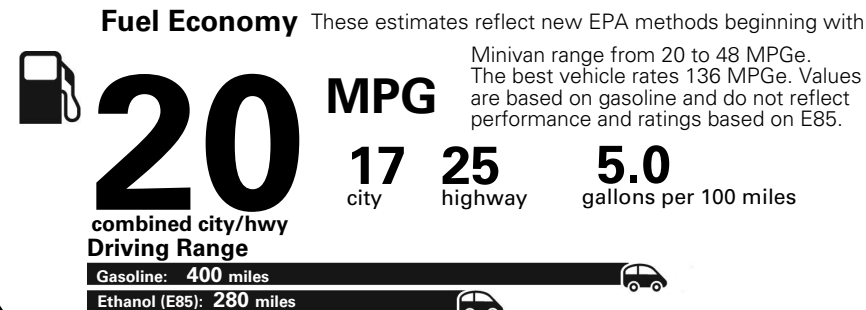

Base Price: \$26,790

DODGE GRAND CARAVAN SE
Exterior Color: Granite Pearl-Coat Exterior Paint
Interior Color: Black Light Graystone Interior Colors
Interior: Cloth Low-Back Bucket Seats
Engine: 3.6-Liter V6 24-Valve VVT Engine
Transmission: 6-Speed Automatic 62TE Transmission

For more information visit: www.dodge.com
 or call 1-800-4ADODGE

FCA US LLC

Fuel Economy and Environment

**Flexible Fuel Vehicle
 Gasoline-Ethanol (E85)**

**You spend
 \$2,500
 in fuel costs
 over 5 years
 compared to the
 average new vehicle.**