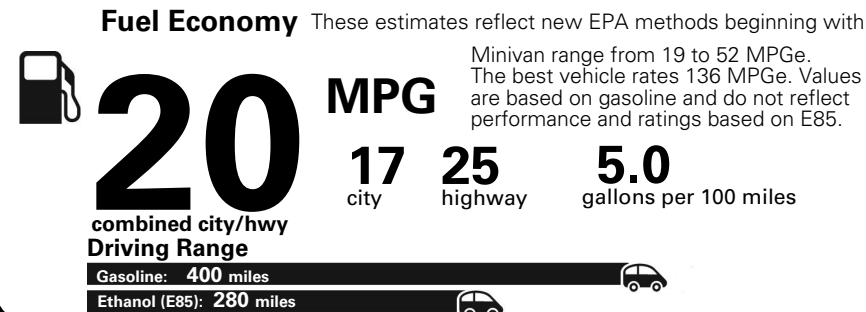

Base Price: \$26,650

DODGE GRAND CARAVAN SE
Exterior Color: White Knuckle Clear-Coat Exterior Paint
Interior Color: Black Light Graystone Interior Colors
Interior: Cloth Low-Back Bucket Seats
Engine: 3.6-Liter V6 24-Valve VVT Engine
Transmission: 6-Speed Automatic 62TE Transmission

For more information visit: www.dodge.com
 or call 1-800-4ADODGE

FCA US LLC

Fuel Economy and Environment

**Flexible Fuel Vehicle
 Gasoline-Ethanol (E85)**

**You spend
 \$2,500
 in fuel costs
 over 5 years
 compared to the
 average new vehicle.**