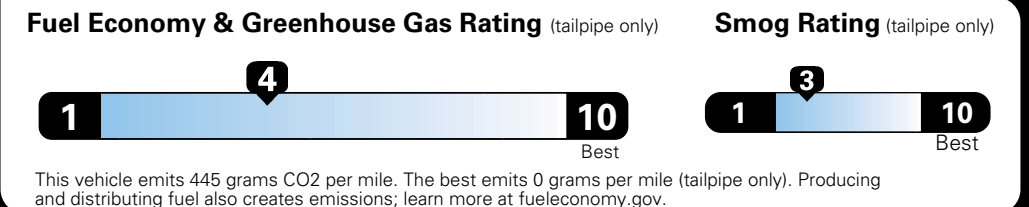

For more information visit: www.dodge.com
 or call 1-800-4ADODGE

FCA US LLC

Fuel Economy and Environment

**Flexible Fuel Vehicle
 Gasoline-Ethanol (E85)**

**You spend
 \$2,500
 in fuel costs
 over 5 years
 compared to the
 average new vehicle.**

**Annual fuel cost
 \$1,900**

Actual results will vary for many reasons, including driving conditions and how you drive and maintain your vehicle. The average new vehicle gets 27 MPG and cost \$7,000 to fuel over 5 years. Cost estimates are based on 15,000 miles per year at \$2.55 per gallon. This is a dual fueled automobile. MPGe is miles per gasoline gallon equivalent. Vehicle emissions are a significant cause of climate change and smog.