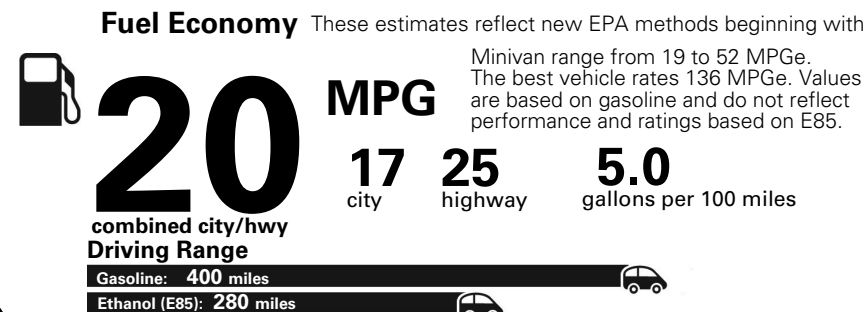

Base Price: \$26,250

DODGE GRAND CARAVAN SE
Exterior Color: Octane Red Pearl-Coat Exterior Paint
Interior Color: Black / Light Graystone Interior Colors
Interior: Cloth Low-Back Bucket Seats
Engine: 3.6-Liter V6 24-Valve VVT Engine
Transmission: 6-Speed Automatic 62TE Transmission
STANDARD EQUIPMENT (UNLESS REPLACED BY OPTIONAL EQUIPMENT)

For more information visit: www.dodge.com
 or call 1-800-4ADODGE

FCA US LLC

Fuel Economy and Environment

**Flexible Fuel Vehicle
 Gasoline-Ethanol (E85)**

**You spend
 \$2,250
 in fuel costs
 over 5 years
 compared to the
 average new vehicle.**

**Annual fuel cost
 \$1,800**

Actual results will vary for many reasons, including driving conditions and how you drive and maintain your vehicle. The average new vehicle gets 27 MPG and cost \$6,750 to fuel over 5 years. Cost estimates are based on 15,000 miles per year at \$2.40 per gallon. This is a dual fueled automobile. MPGe is miles per gasoline gallon equivalent. Vehicle emissions are a significant cause of climate change and smog.