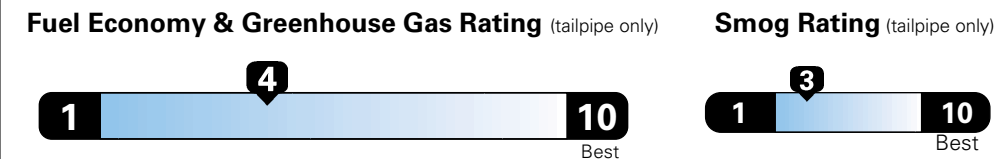

For more information visit: www.dodge.com
 or call 1-800-4ADODGE

FCA US LLC

Fuel Economy and Environment

**Flexible Fuel Vehicle
 Gasoline-Ethanol (E85)**

**You spend
 \$2,250
 in fuel costs
 over 5 years
 compared to the
 average new vehicle.**

**Annual fuel cost
 \$1,800**

Actual results will vary for many reasons, including driving conditions and how you drive and maintain your vehicle. The average new vehicle gets 27 MPG and cost \$6,750 to fuel over 5 years. Cost estimates are based on 15,000 miles per year at \$2.40 per gallon. This is a dual fueled automobile. MPGe is miles per gasoline gallon equivalent. Vehicle emissions are a significant cause of climate change and smog.