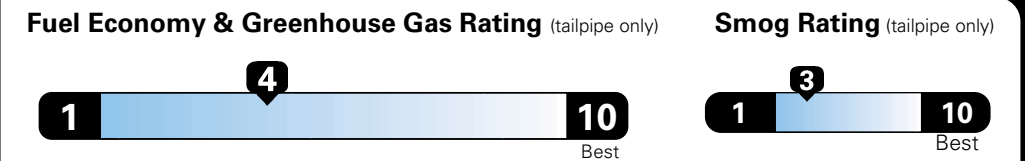

Base Price: \$26,650

DODGE GRAND CARAVAN SE
Exterior Color: Granite Pearl-Coat Exterior Paint
Interior Color: Black Light Graystone Interior Colors
Interior: Cloth Low-Back Bucket Seats
Engine: 3.6-Liter V6 24-Valve VVT Engine
Transmission: 6-Speed Automatic 62TE Transmission

For more information visit: www.dodge.com
 or call 1-800-4ADODGE

FCA US LLC

Fuel Economy and Environment

**Flexible Fuel Vehicle
 Gasoline-Ethanol (E85)**

**You spend
 \$2,500
 in fuel costs
 over 5 years
 compared to the
 average new vehicle.**

**Annual fuel cost
 \$1,900**

Actual results will vary for many reasons, including driving conditions and how you drive and maintain your vehicle. The average new vehicle gets 27 MPG and cost \$7,000 to fuel over 5 years. Cost estimates are based on 15,000 miles per year at \$2.55 per gallon. This is a dual fueled automobile. MPGe is miles per gasoline gallon equivalent. Vehicle emissions are a significant cause of climate change and smog.