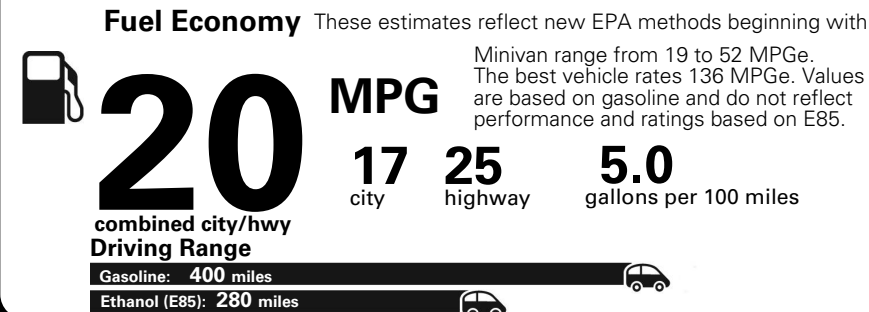

Base Price: \$26,650

DODGE GRAND CARAVAN SE
Exterior Color: Granite Pearl-Coat Exterior Paint
Interior Color: Black Light Graystone Interior Colors
Interior: Cloth Low-Back Bucket Seats
Engine: 3.6-Liter V6 24-Valve VVT Engine
Transmission: 6-Speed Automatic 62TE Transmission

For more information visit: www.dodge.com
 or call 1-800-4ADODGE

FCA US LLC

Fuel Economy and Environment

**Flexible Fuel Vehicle
 Gasoline-Ethanol (E85)**

**You spend
 \$2,500
 in fuel costs
 over 5 years
 compared to the
 average new vehicle.**