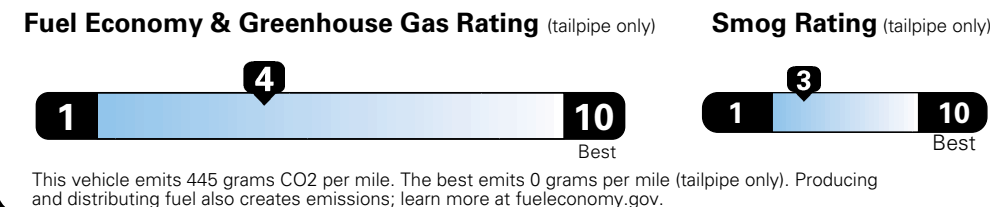

For more information visit: www.dodge.com
 or call 1-800-4ADODGE

FCA US LLC

Fuel Economy and Environment

**Flexible Fuel Vehicle
 Gasoline-Ethanol (E85)**

**You spend
 \$2,500
 in fuel costs
 over 5 years**
 compared to the average new vehicle.

**Annual fuel cost
 \$1,900**

Actual results will vary for many reasons, including driving conditions and how you drive and maintain your vehicle. The average new vehicle gets 27 MPG and cost \$7,000 to fuel over 5 years. Cost estimates are based on 15,000 miles per year at \$2.55 per gallon. This is a dual fueled automobile. MPGe is miles per gasoline gallon equivalent. Vehicle emissions are a significant cause of climate change and smog.